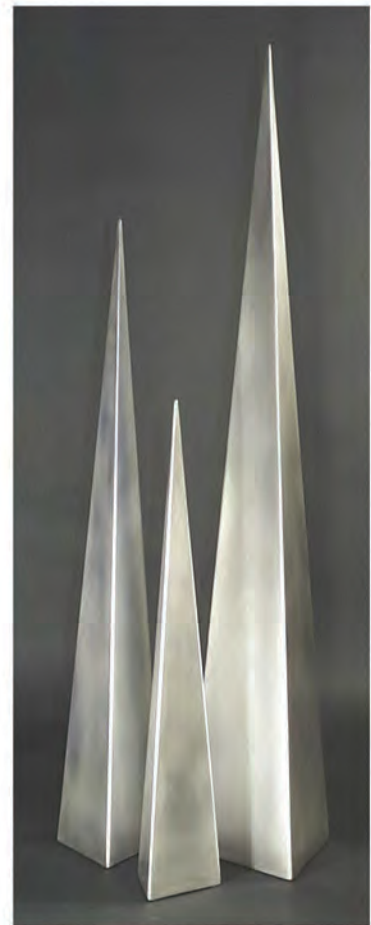

PYR-1701 Table Top Pyramids
Brushed Stainless Steel
21"H/29"H/38"H