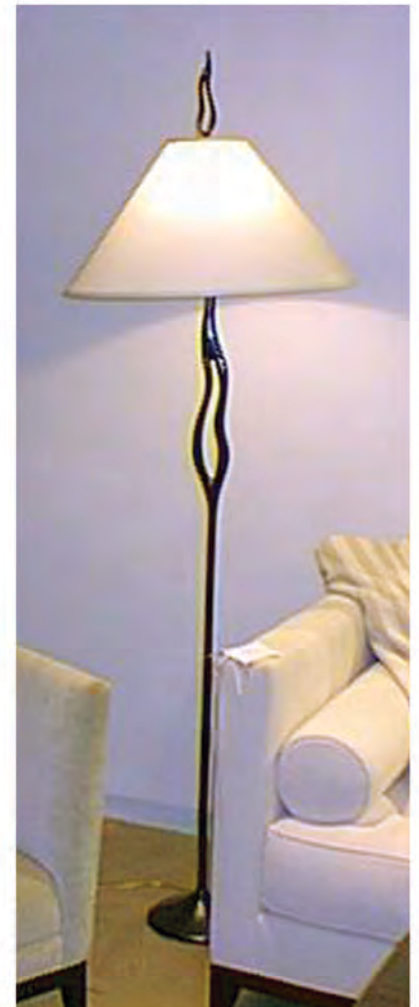

LHT-1613 Flame Floor Lamp
75"H

310.457.1768 Tel
www.gillbergdesign.com

310.494.0769 Fax
chantal07@earthlink.net