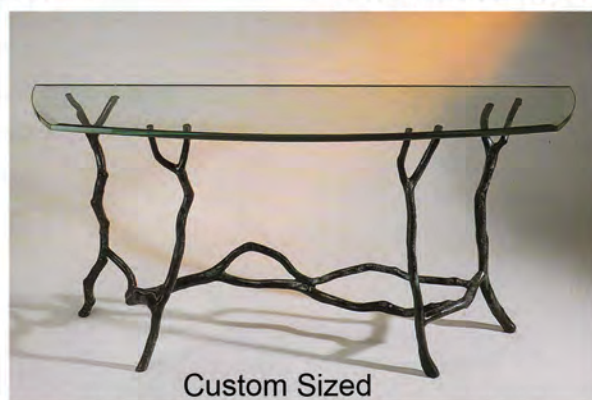

PRICES CAN VARY DEP ON SIZE
AND TYPE OF TOP.
WOOD, MARBLE OR STONE

TBL - 1819 CAMELOT SOFA TABLE BASE - ALL BRONZE
CUSTOM SIZES - ALL PATINAS - GLASS NOT INCLUDED
CALL FOR QUOTE

60"L x 40"W x 18"H

TBL - 1806 EDO SOFA TABLE BASE
CUSTOM SIZES - BRONZE BASE WITH STONE OR MARBLE TOP
TOP NOT INCLUDED IN PRICE - CALL FOR QUOTE

310.457.1768 Tel
www.gilbergdesign.com

310.494.0769 Fax
chantal07@earthlink.net

MANZANITA SUITE

CUSTOM SIZES

TABLES

CHOICE OF FINISH

54"L x 34"W x 20"H

MNZ-3005 Manzanita Coffee Table Base
Polished Bronze