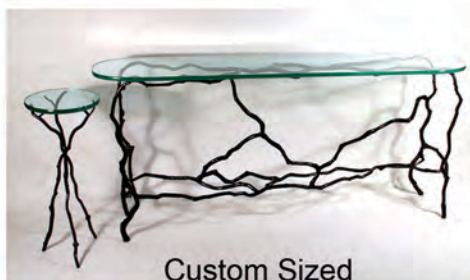

Custom Sized

MNZ-3009 Manzanita Console 2 Base
Classic Bronze

18"H

MNZ-3003 Manzanita T-Table
Classic Bronze

GLASS IS NOT INCLUDED
AND MUST BE
QUOTED SEPARATELY

Custom Sized

MNZ-3008 Manzanita Console #1 Base
& MNZ-3010 Manzanita Martini Table
Classic Bronze