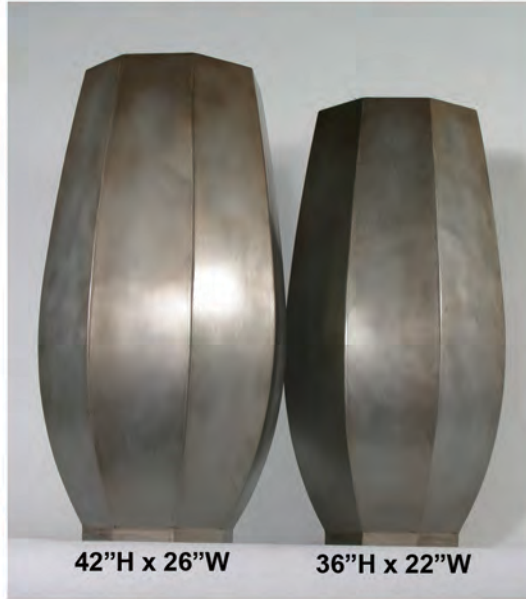

75"H x 29"W x 20" Mouth

JRD-1506 - SL: Large Floor Vase
Stainless Steel w/Brushed Finish

For Mandarin Hotel, Maryland 2004
Hirsch Bedner Design Assoc. Atlanta

42"H x 26"W

55"H x 32"W

36"H x 22"W

JRD-1506 - CR
Floor Vase
Cold Rolled Steel
w/Antique Copper Finish