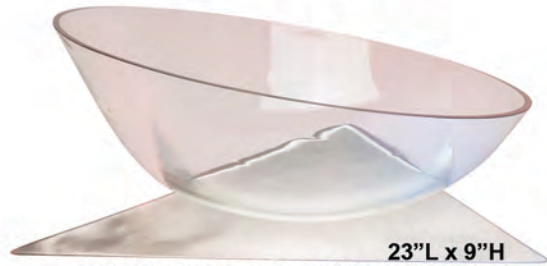

310.457.1768 Tel
 www.gillbergdesign.com

310.494.0769 Fax
 chantal07@earthlink.net

XXI, XXII & XXIII BOWLS

Hand formed glass
on Steel Stands

CNT-1310 XXI BOWL 4 SIDED

CNT-1306-CL XXI BOWL

CNT-1321 XXIII BOWL