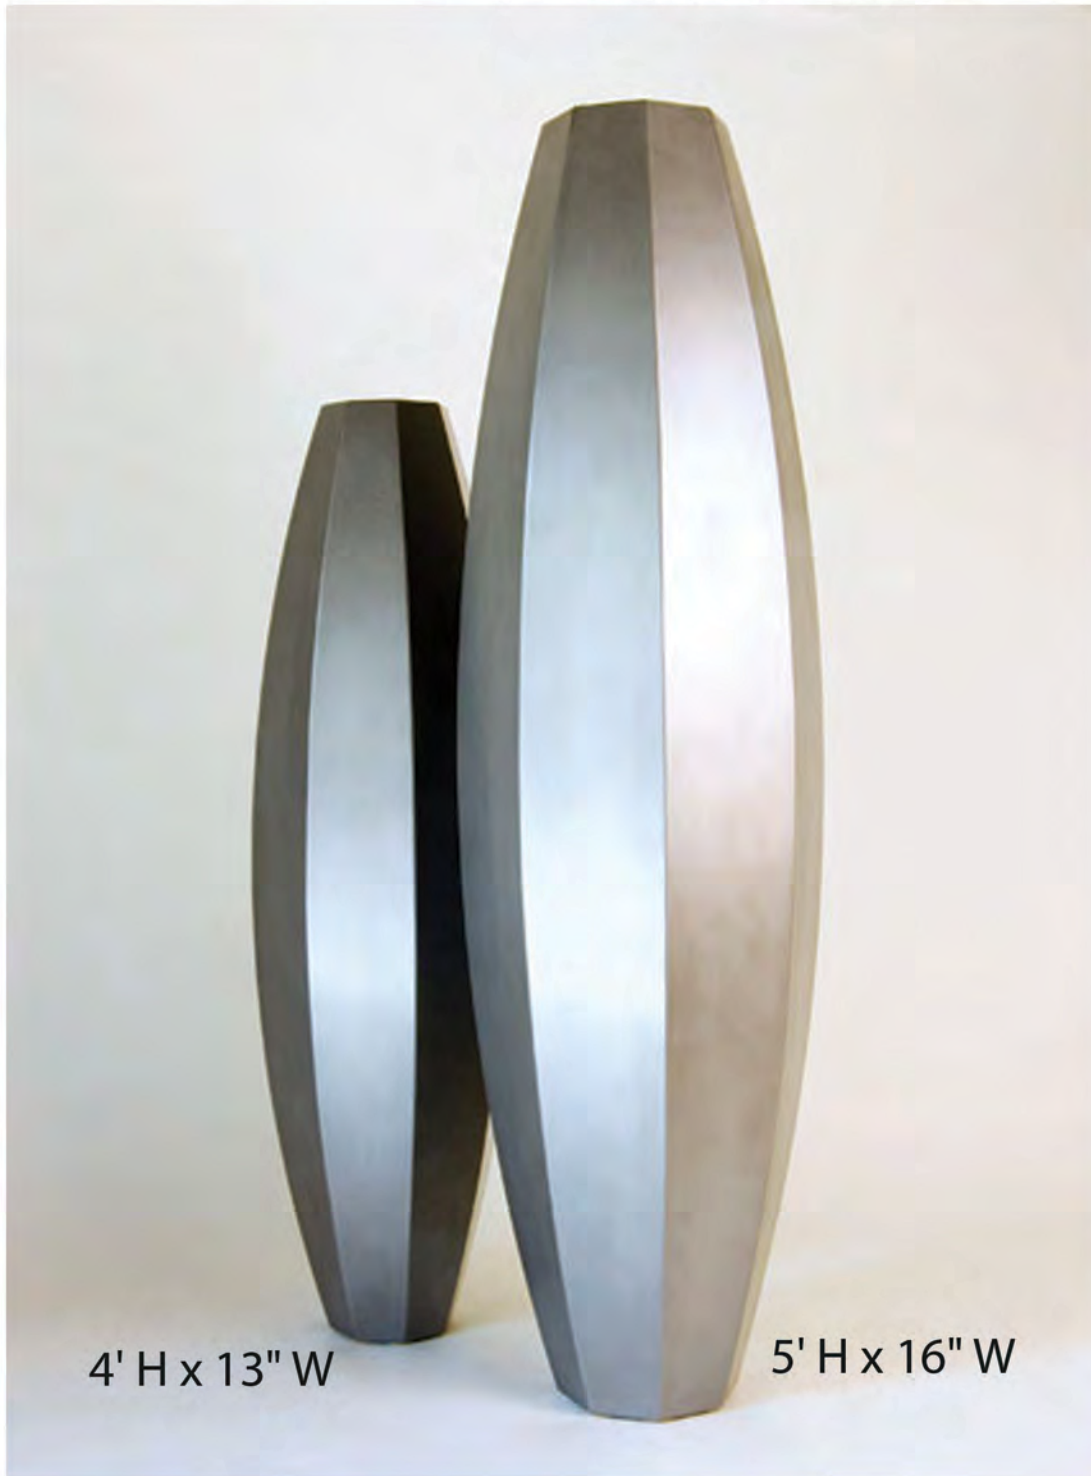

Spun Steel on Steel Stands
Classic Bronze or other Patinas
Standard or Custom sizes

24"H x 26"W

22"H x 18"W

310.457.1768 Tel
www.gillbergdesign.com

310.494.0769 Fax
chantal07@earthlink.net

OCTAGONAL VASES

4' H x 13" W