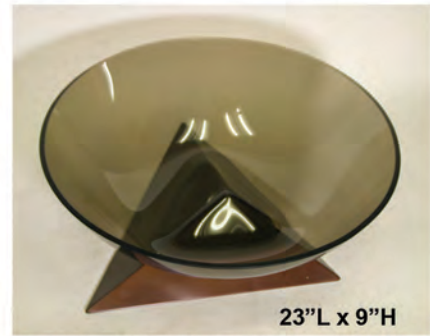

CNT-1307-SM XXI BOWL

310.457.1768 Tel
www.gilbergdesign.com

310.494.0769 Fax
chantal07@earthlink.net