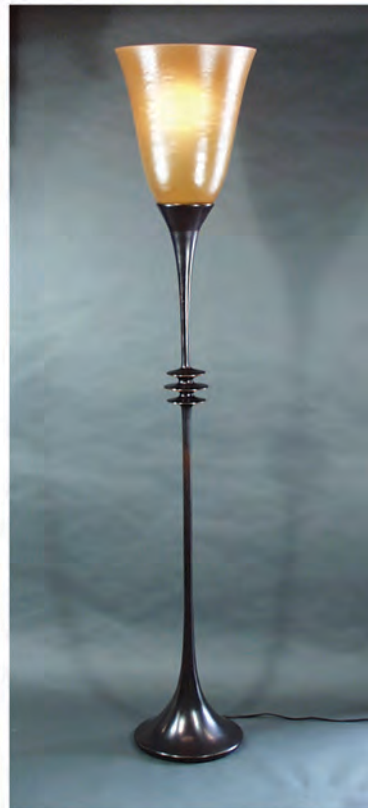

LHT - 1609 Saturn Torchere Floor Lamp
75"H