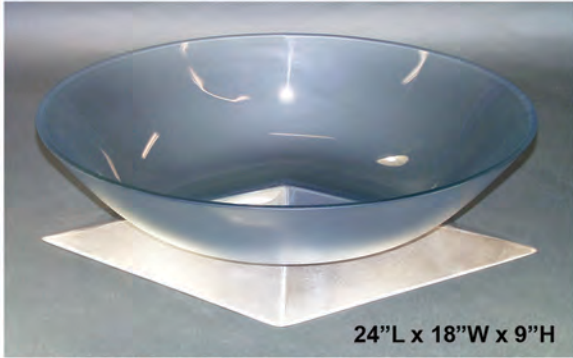

XXI, XXII & XXIII BOWLS

Hand formed glass
on Steel Stands

CNT-1310 XXI BOWL 4 SIDED