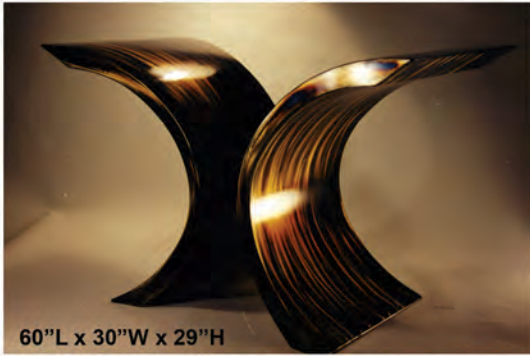

CUSTOM SIZES
ALL PATINAS

SOPHIA TABLE & CONSOLE BASES

Custom Sizes and Patinas

GLASS TOPS
NOT INCLUDED
Call For Quote

60"L x 30"W x 29"H