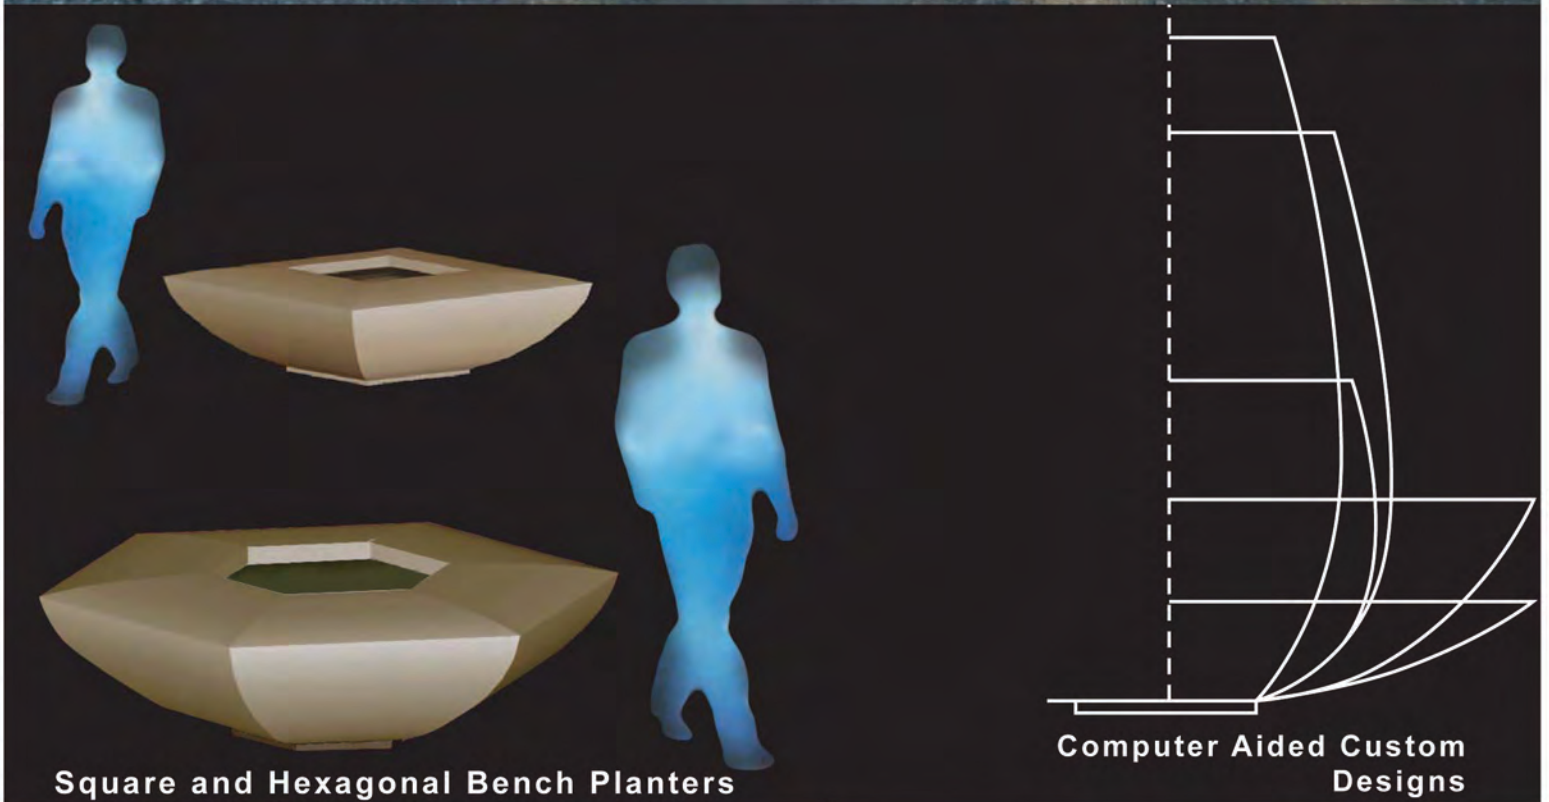

Octagonal Spheres
Beverly Hilton
40" Diameter

310.457.1768 Tel
www.gillbergdesign.com

310.494.0769 Fax
chantal07@earthlink.net