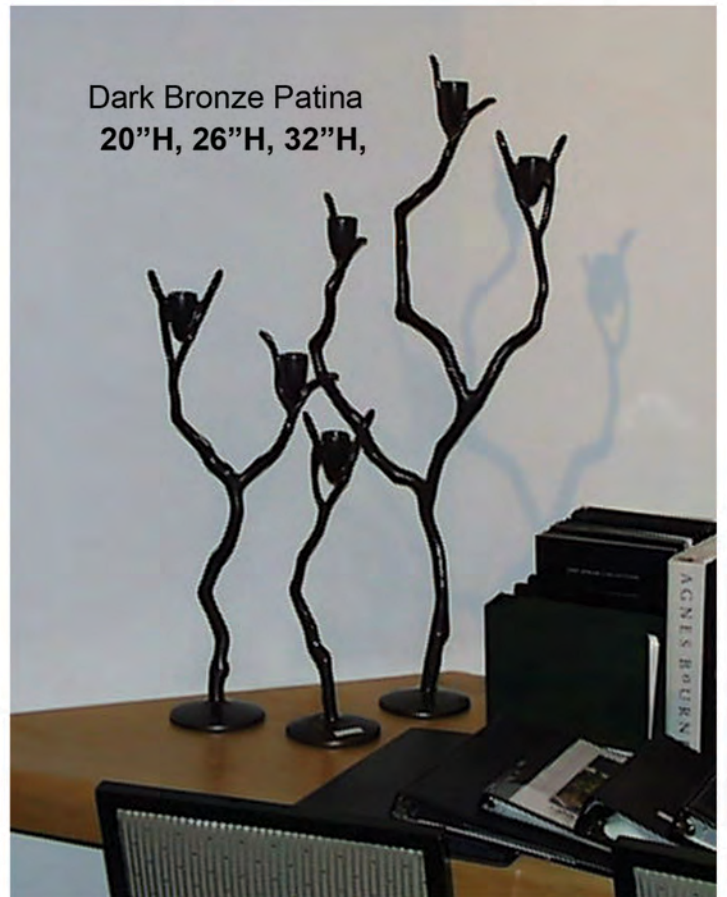

32"H & 26"H

Dark Bronze Patina
20"H, 26"H, 32"H,

310.457.1768 Tel
www.gillbergdesign.com

310.494.0769 Fax
chantal07@earthlink.net

28"H

LHT - 1611 VENUS TABLE LAMP
CLASSIC BRONZE PATINA

ALL BRONZE
TABLE LAMPS