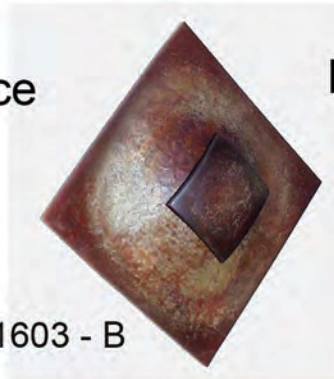

LHT-1601-S

Sconce matches LHT-1601 - Chandeliere No.1

LHT - 1610
Trensa Wall Sconce
18"H x 16"W

LHT - 1603
Diamond Wall Sconce
FERIC FINISH
20"H x 20"W x 4"D

LHT - 1603 - B

WALL SCONCES

Enameled Hand Slumped Glass
with Amber or Frosted White Glass
Hand Formed Bronze