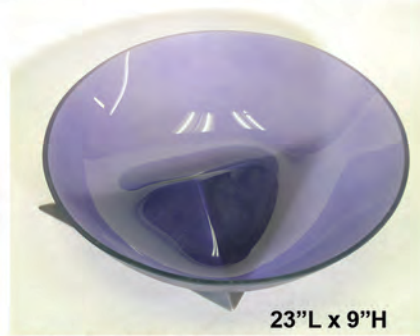

CNT-1303 XXIII BOWL

CNT-1307-BL XXI BOWL

CNT-1307-GR XXI BOWL

CNT-1319 XXI BOWLS
24\"/>

CNT-1307-PU XXI BOWL

CNT-1307-SM XXI BOWL

310.457.1768 Tel
www.gilbergdesign.com

310.494.0769 Fax
chantal07@earthlink.net

26H, 29"H, 32"H, 35"H, 38"H

CDL-1210 TRUMPET CANDELABRA
 Set of 5 (Sold in sets of 2, 3 or 5)
 Bronze w/ Classic Bronze Patina

27"H, 32"H, 38"H

CDL-1206 SATURN CANDELABRA
 Set of 3 (Sold in sets of 2, 3 or 5)
 Bronze w/ Classic Bronze Patina